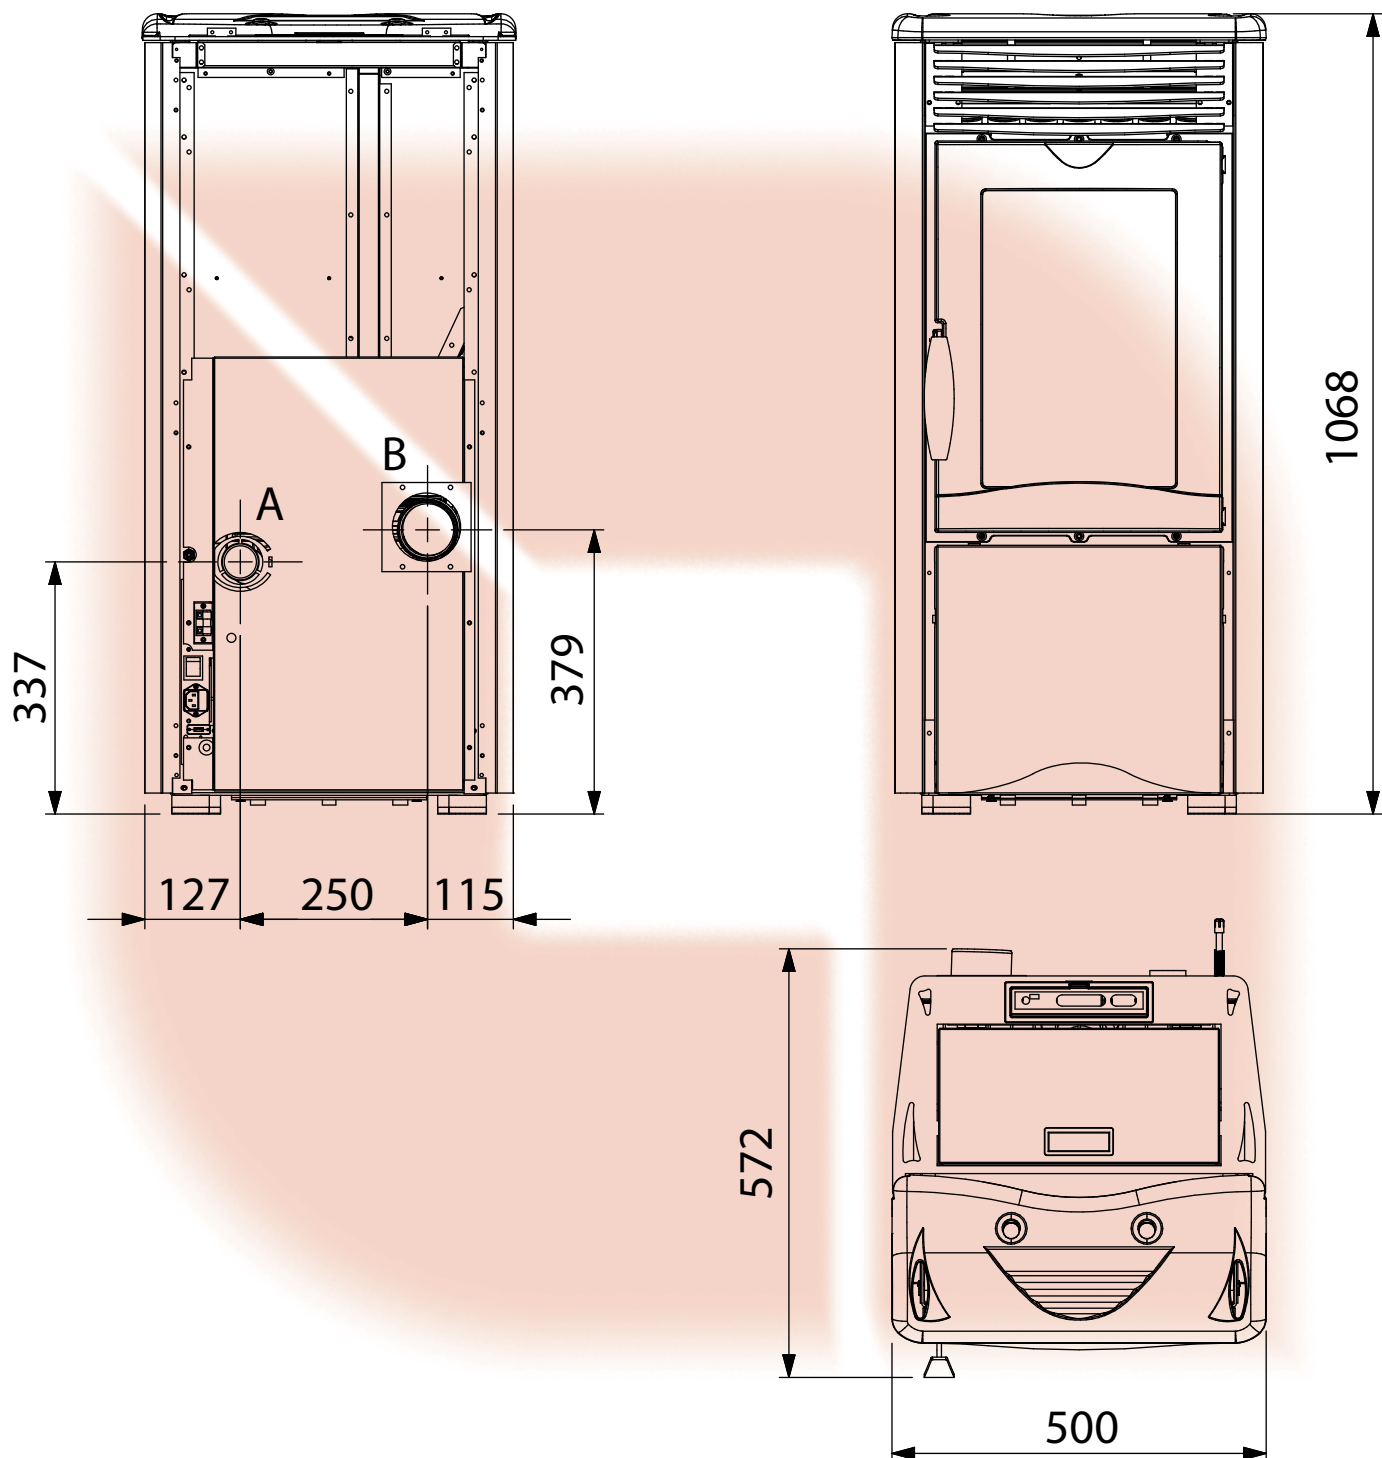

CLEMENTINA

A = AIR INTAKE PIPE Ø 50 mm

B = FLUE GAS EXHAUST PIPE Ø 80 mm

EXTRAFLAME S.p.A.

Via dell'Artigianato, 10 I-36030 Montebelluna (VI) ITALY Tel. 0445/865911 - Fax 0445/865912 C. Fisc. e Part. IVA 00546030248
sales site: <http://www.lanordica-extraflame.com> - after-sales assistance portal: <http://www.extraflame.it/support> - E-mail: info@extraflame.com