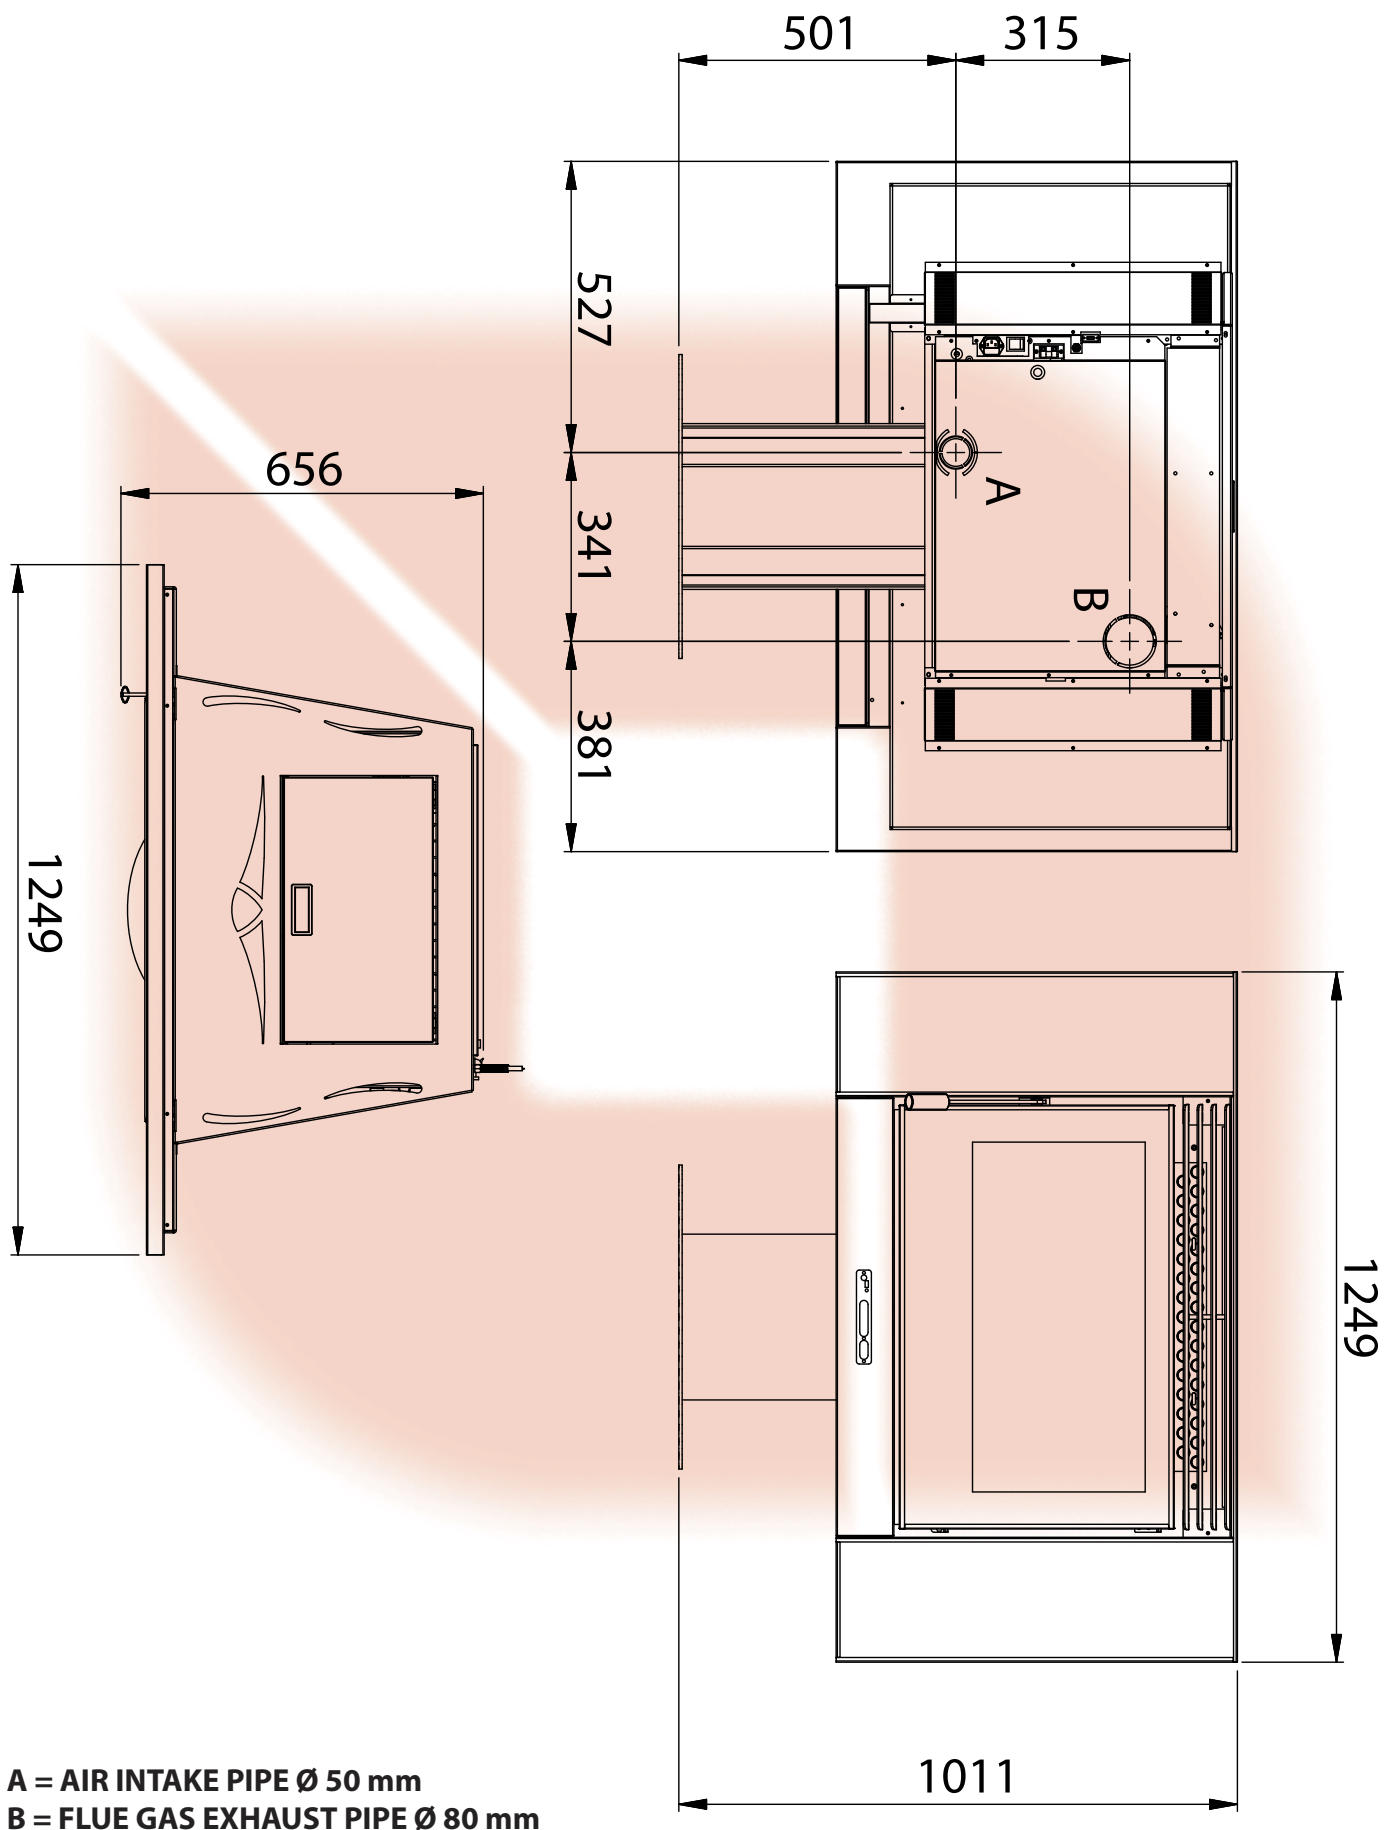

ESMERALDA CRYSTAL

A = AIR INTAKE PIPE \varnothing 50 mm
B = FLUE GAS EXHAUST PIPE \varnothing 80 mm

EXTRAFLAME S.p.A.

Via dell'Artigianato, 10 I-36030 Montecchio Precalcino (VI) ITALY Tel. 0445/865911 - Fax 0445/865912 C. Fisc. e Part. IVA 00546030248
sales site: <http://www.lanordica-extraflame.com> - after-sales assistance portal: <http://www.extraflame.it/support> - E-mail: info@extraflame.com