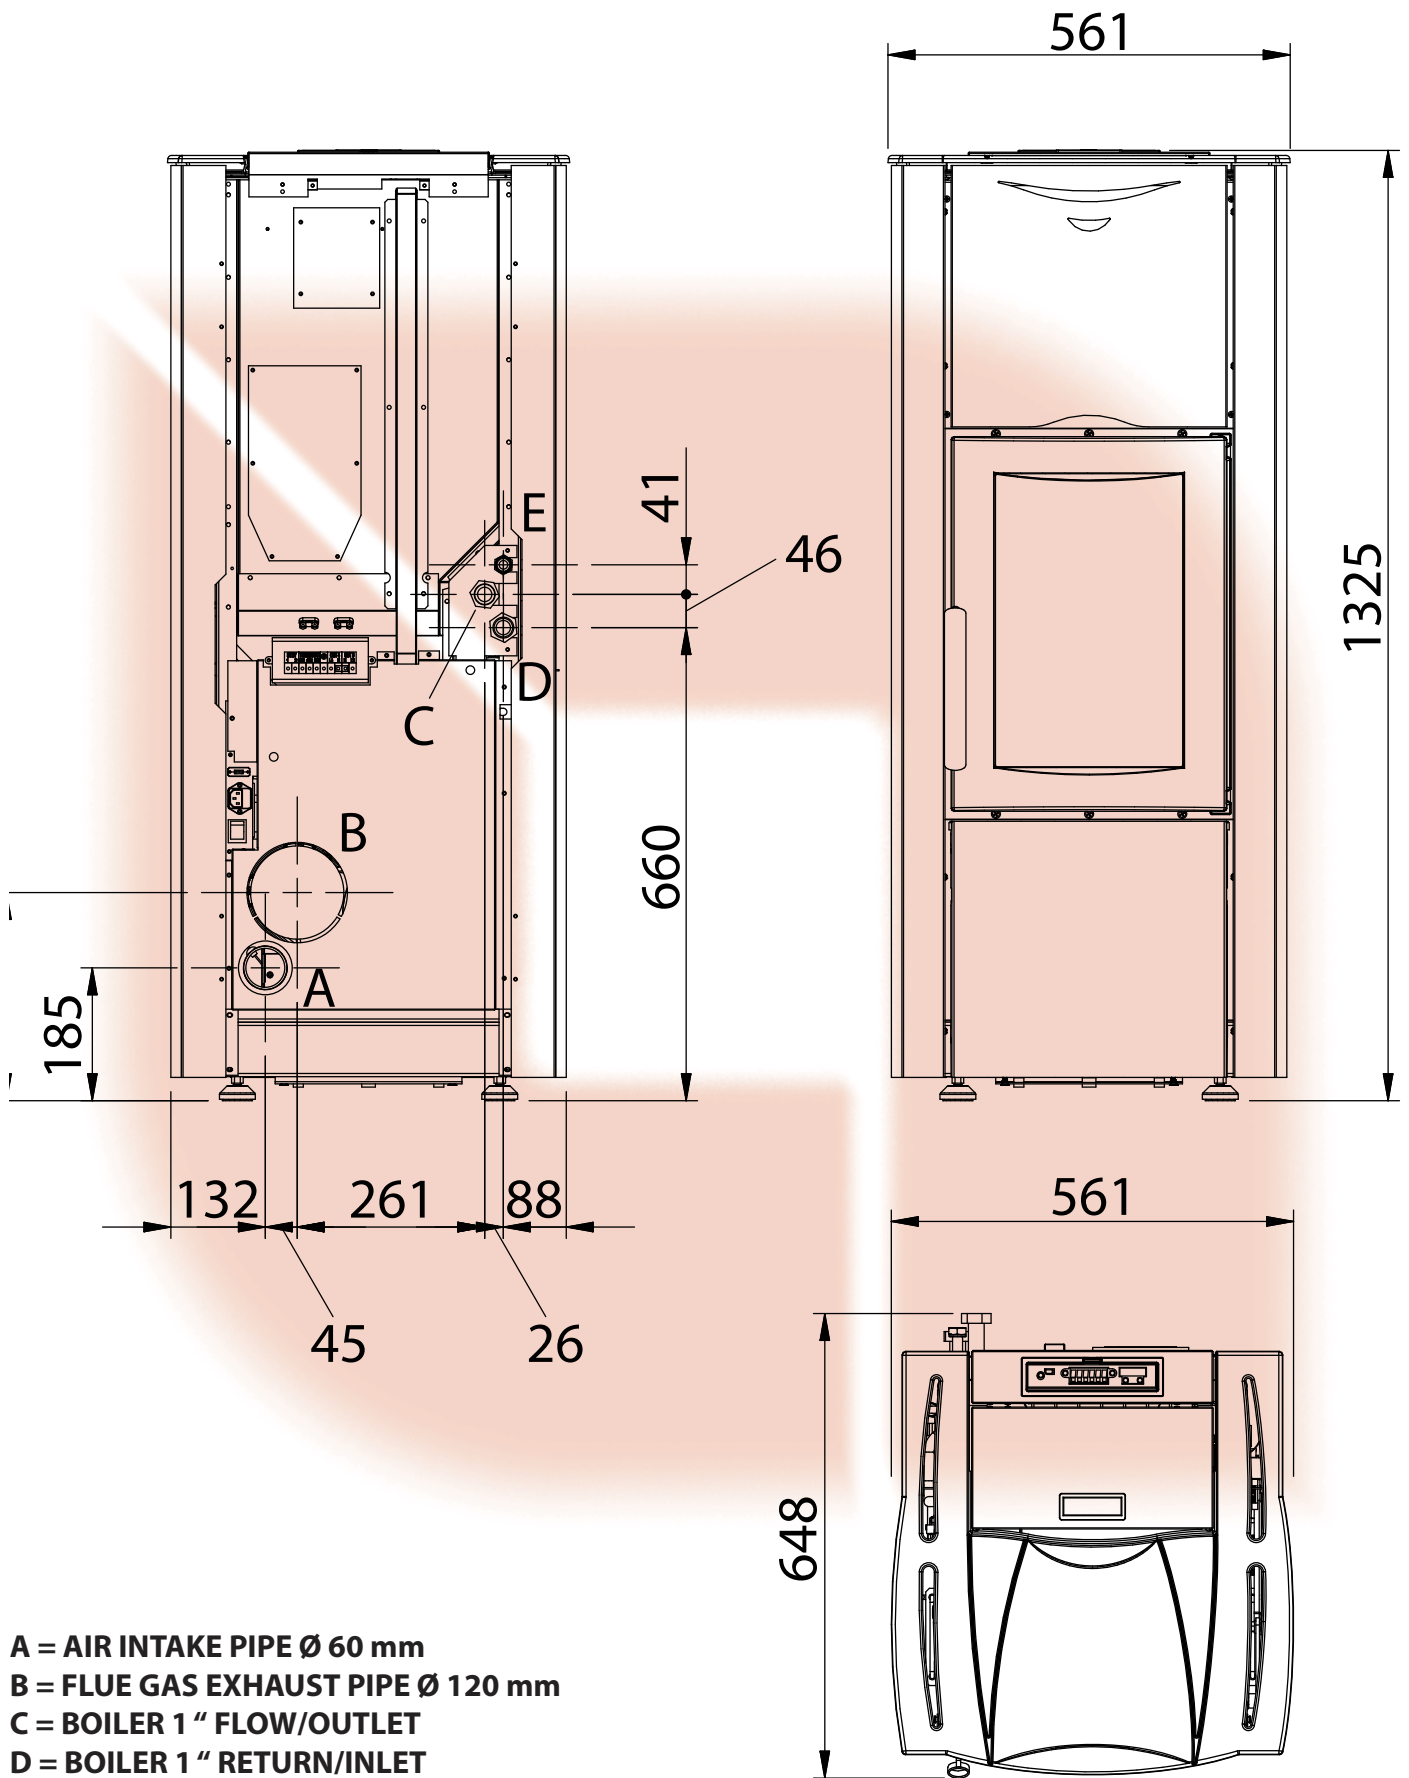

# LUCREZIA STEEL

- A = AIR INTAKE PIPE Ø 60 mm**  
**B = FLUE GAS EXHAUST PIPE Ø 120 mm**  
**C = BOILER 1" FLOW/OUTLET**  
**D = BOILER 1" RETURN/INLET**  
**E = 3 BAR 1/2" SAFETY DRAIN**

**EXTRAFLAME S.p.A.**