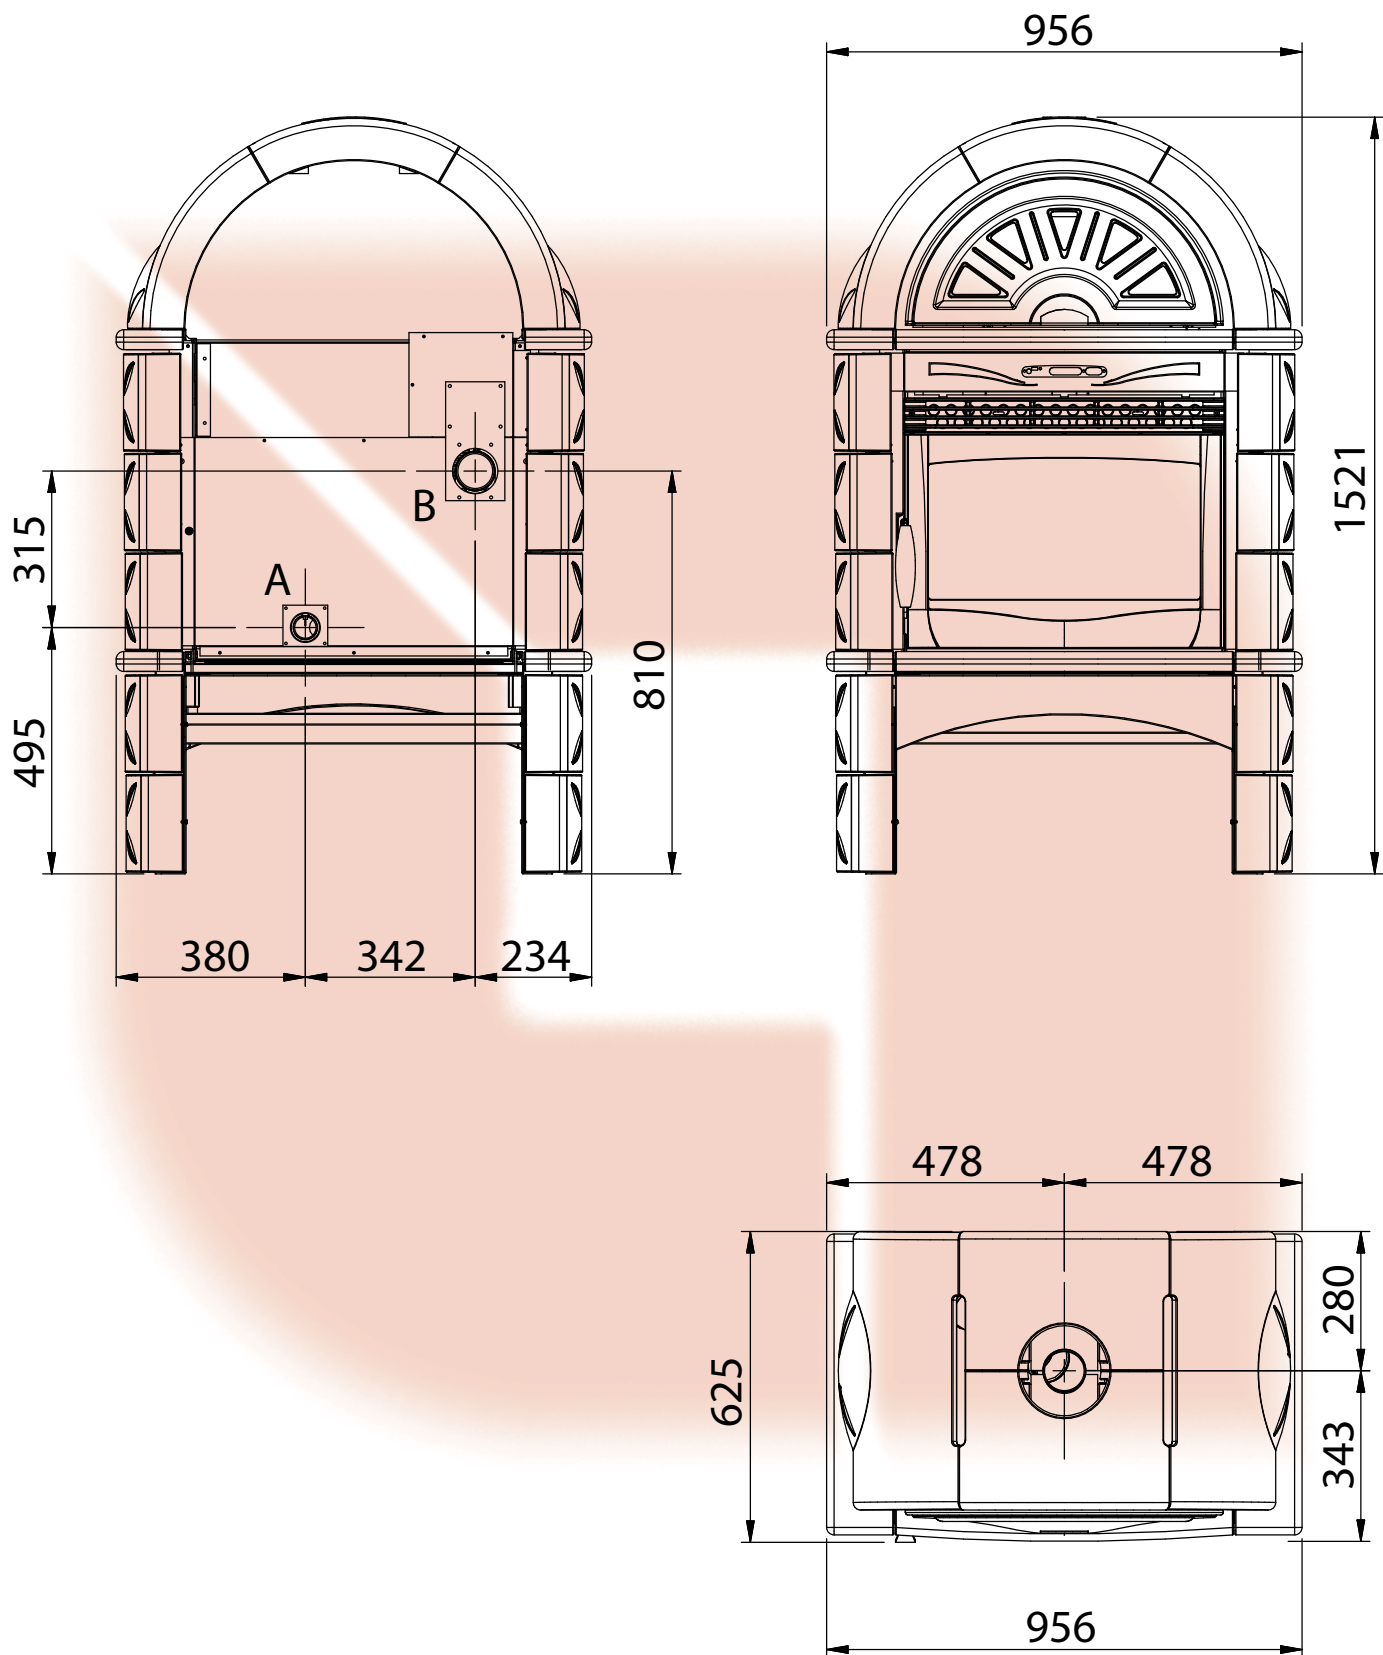

FALO' XLP

A = AIR INTAKE PIPE Ø 50 mm

B = FLUE GAS EXHAUST PIPE Ø 80 mm

EXTRAFLAME S.p.A.